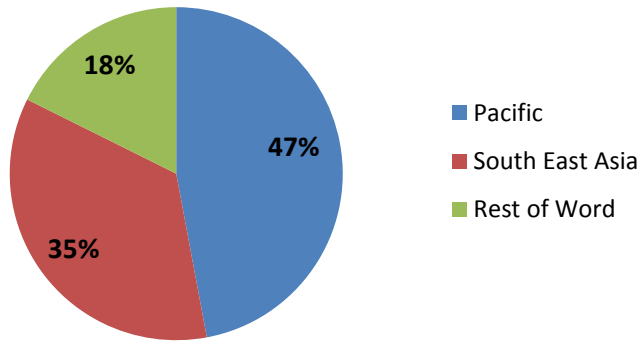

**New Zealand Aid Programme
New Zealand Partnerships for International Development Fund
Successful applicants in Round 2**

% of Partnerships Fund activities proceeding to design by region

% of Partnerships Fund Round 2 activities committed by sector

Indicative allocated funds by sector (NZ\$)

Number of Partnerships Fund Round 2 activities committed by organisation type

Partnerships Fund Round 2 allocated by region (NZ\$)