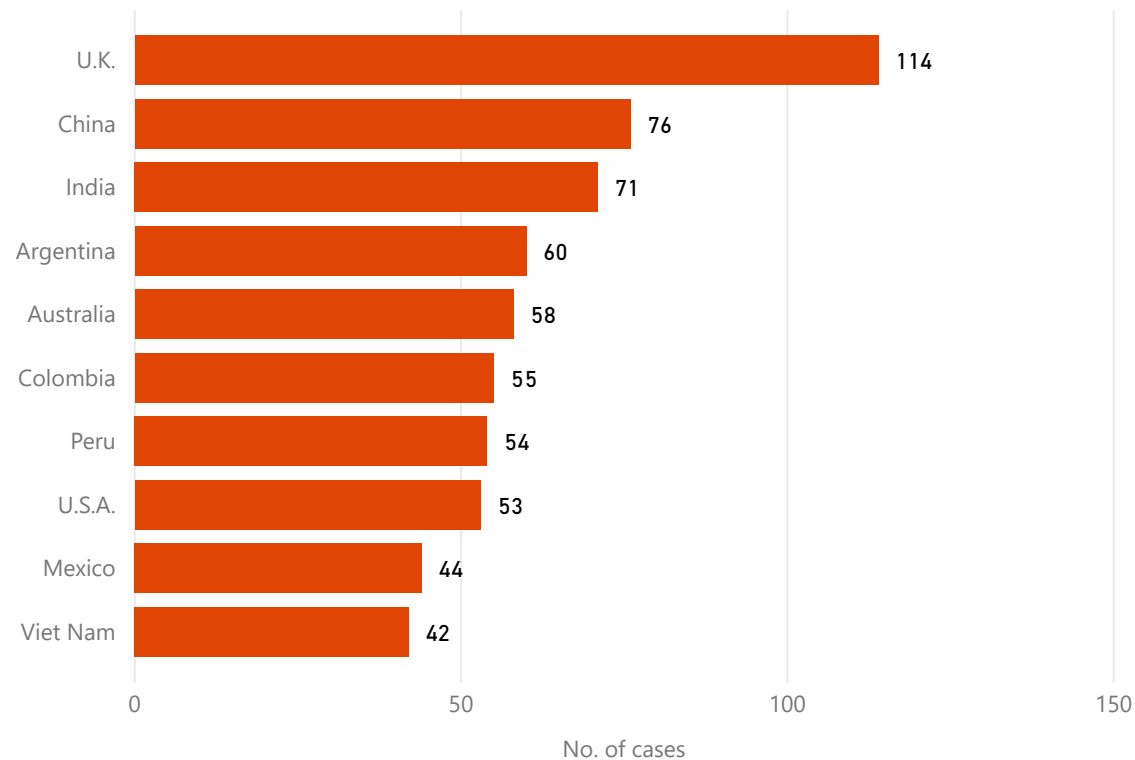

Consular cases related to the COVID-19 pandemic

Data current as at: 10/9/2020

1,327
consular cases
related to the
COVID-19 pand...

388
cases are still
open

939
cases are now
closed

1,772
people have
recieved consular
assistance

127
countries/territories

About

Consular assistance is available to New Zealanders travelling or residing overseas.

This dashboard shows open and closed consular cases related to the COVID-19 pandemic.

Our commitment to helping New Zealanders offshore has led to the largest consular response ever undertaken by MFAT. The consular assistance provided has helped New Zealanders to shelter in place or return home where possible.

The data is from the operational consular case management system: see the accompanying metadata files for more information.

We also release this data in a CSV file with the exact number of cases by country and case status.

The dashboard will be updated monthly.

Countries/territories where we assisted with the highest number of consular cases

Current status of consular cases